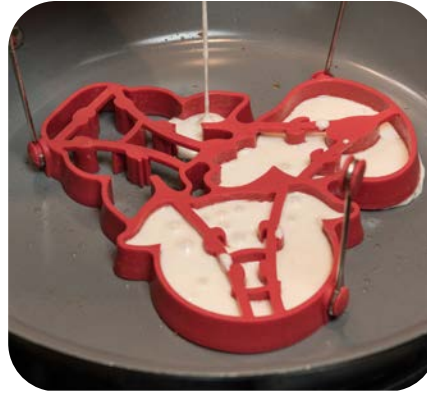

Little Piggy Pancake Molds

Make breakfast snack with pancake batter. Stainless steel tail functions as stay-cool handle. Set of two molds.

Item #	Description	Unit	Case Pack	Dimensions (inches)	Weight
16-020-0006	Little Piggy Pancake Molds	1	12-Units	11 x 7 x 6.5	3.0 lbs

Shark Bite Pancake Molds

Make breakfast snack with pancake batter. Stainless steel stay-cool handle. Set of two molds.

Item #	Description	Unit	Case Pack	Dimensions (inches)	Weight
16-021-0010	Shark Bite Pancake Molds	1	12-Units	11 x 7 x 6.5	3.0 lbs

PANCAKE & EGG MOLDS

DESIGNED IN THE
USA

Barnyard Animals

Pancake Cluster Mold

Why make one pancake at a time when you can make three? Mobi's Cluster Pancake Mold fits into any standard 10" (24cm) fry pan and makes 3 pancakes in the same time it takes to make one. No one has to wait for the second pancake anymore. Brilliant!