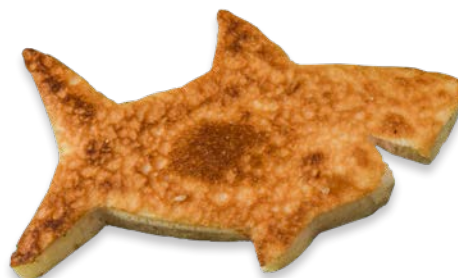

Item #	Description	Unit	Case Pack	Dimensions (inches)	Weight
16-021-0010	Shark Bite Pancake Molds	1	12-Units	11 x 7 x 6.5	3.0 lbs