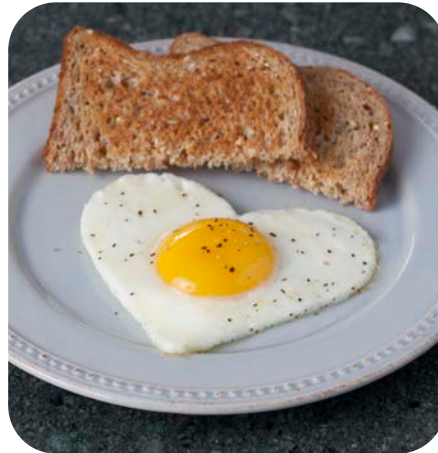

3-Happy Egg Shapes Silicone Molds

With Mobi's "fun-tastic" egg molds, breakfast will sure be more fun!

- Heat resistant silicone
- Dishwasher safe
- BPA free