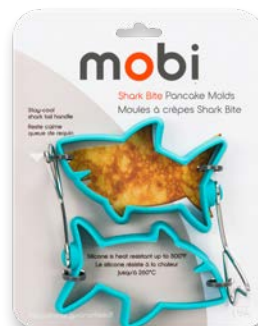

- Made with premium FDA food grade silicone
- Stainless steel stay-cool handle
- Make breakfast a fun-filled event
- Dishwasher safe and BPA free

Item #	Description	Unit	Case Pack	Dimensions (inches)	Weight
16-052-0019	Dino Bite Pancake Molds	1	12-Units	11 x 7 x 6.5	3.0 lbs

Little Piggy Pancake Molds

Make breakfast snack with pancake batter. Stainless steel tail functions as stay-cool handle. Set of two molds.

Item #	Description	Unit	Case Pack	Dimensions (inches)	Weight
16-020-0006	Little Piggy Pancake Molds	1	12-Units	11 x 7 x 6.5	3.0 lbs

Shark Bite Pancake Molds

Make breakfast snack with pancake batter. Stainless steel stay-cool handle. Set of two molds.

Item #	Description	Unit	Case Pack	Dimensions (inches)	Weight
16-021-0010	Shark Bite Pancake Molds	1	12-Units	11 x 7 x 6.5	3.0 lbs