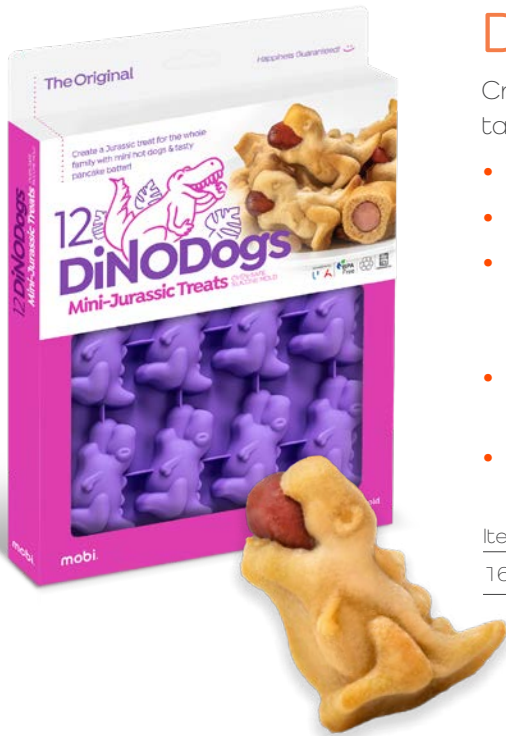

DinoDogs™

Create a Jurassic treat for the whole family with mini hot dogs and tasty pancake batter! Make 1-12 mini hot dog treats at a time.

- Made with premium FDA food grade silicone
- Great for parties or a family snack
- Use any nationally branded pancake batter and mini smoky hot dogs
- Bake approximately 25 minutes and you are done!
- Dishwasher safe