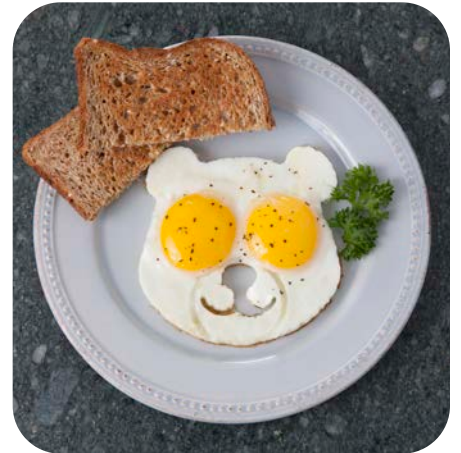

3-Happy Egg Shapes Silicone Molds

With Mobi's "fun-tastic" egg molds, breakfast will sure be more fun!

- Heat resistant silicone
- Dishwasher safe
- BPA free