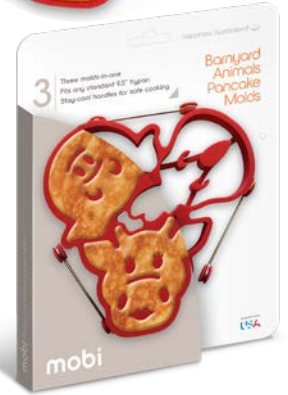

- Made with premium FDA food grade silicone
- Stainless steel stay-cool handle
- Make breakfast a fun-filled event
- Dishwasher safe and BPA free

Item #	Description	Unit	Case Pack	Dimensions (inches)	Weight
16-052-0019	Dino Bite Pancake Molds	1	12-Units	11 x 7 x 6.5	3.0 lbs

Little Piggy Pancake Molds

Make breakfast snack with pancake batter. Stainless steel tail functions as stay-cool handle. Set of two molds.

Item #	Description	Unit	Case Pack	Dimensions (inches)	Weight
16-020-0006	Little Piggy Pancake Molds	1	12-Units	11 x 7 x 6.5	3.0 lbs

Shark Bite Pancake Molds

Make breakfast snack with pancake batter. Stainless steel stay-cool handle. Set of two molds.

Item #	Description	Unit	Case Pack	Dimensions (inches)	Weight
16-021-0010	Shark Bite Pancake Molds	1	12-Units	11 x 7 x 6.5	3.0 lbs

PANCAKE & EGG MOLDS

DESIGNED IN THE
USA

Barnyard Animals

Pancake Cluster Mold

Why make one pancake at a time when you can make three? Mobi's Cluster Pancake Mold fits into any standard 10" (24cm) fry pan and makes 3 pancakes in the same time it takes to make one. No one has to wait for the second pancake anymore. Brilliant!